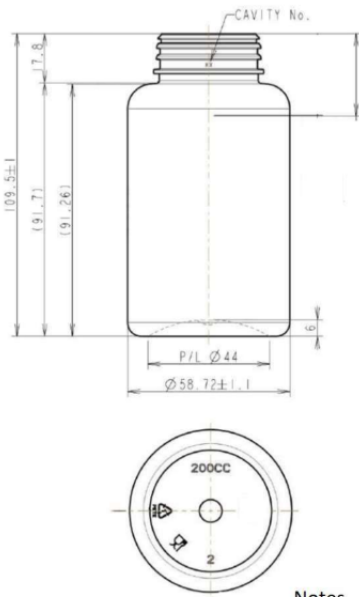

200ml Petpacker

General info

Item no. (SKU):	
Family / Range:	PET Packers
Capacity:	200ml
Neck:	38 Hinge Guard
Weight:	24
Shape:	Round
Material:	PET
Colour:	All Colours Available
Print Areas:	N/A
Country of Origin:	Lithuania

Packaging Info

Packed in Boxes

Box Dimensions (mm):	594 x 394 x 448
Quantity per box (pcs):	
Boxes per pallet (pcs):	
Quantity per pallet (pcs):	
Net weight (kg):	
Gross weight (kg):	
Pallet height (mm):	2400

Packed in PE bags on trays (Half pallet)

Tray dimensions (mm):	1200 x 800 x 50
Quantity per tray (pcs):	260
Quantity per PE bag (pcs):	130
PE bags per tray (pcs):	2
Trays per pallet (pcs):	9
Quantity per pallet (pcs):	2340
Net weight (kg):	56
Gross weight (kg):	70
Pallet height (mm):	1200